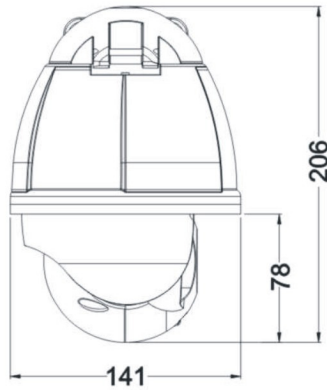

Wall Mounted

Ceiling Mounted

AIS-PTZ700-130
AIS-PTZ700-200

NVP6011+SONY238 1.3MP
NVP6011+SONY238 2.0MP

4.5" Outdoor high speed PTZ camera, without delay.
1/3 inch CMOS sensor, 10X optical zoom, 5-50mm Optical zoom, IR-CUT
IR distance 50M