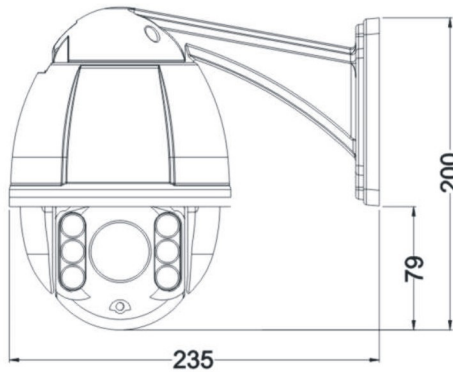

Wall Mounted

Ceiling Mounted

AIS-PTZ700-130
AIS-PTZ700-200

NVP6011+SONY238 1.3MP
NVP6011+SONY238 2.0MP

4.5" Outdoor high speed PTZ camera, without delay.
1/3 inch CMOS sensor, 10X optical zoom, 5-50mm Optical zoom, IR-CUT
IR distance 50M