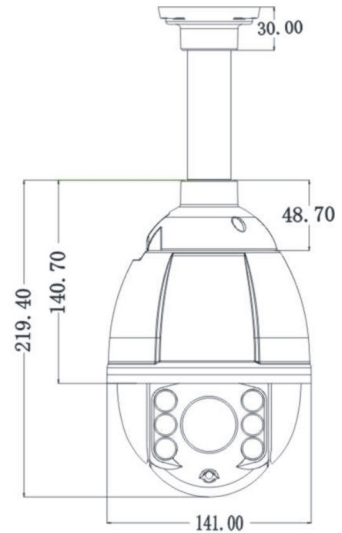

Wall Mounted

Ceiling Mounted

AIS-PTZ700-130
AIS-PTZ700-200

NVP6011+SONY238 1.3MP
NVP6011+SONY238 2.0MP

4.5" Outdoor high speed PTZ camera, without delay.
1/3 inch CMOS sensor, 10X optical zoom, 5-50mm Optical zoom, IR-CUT
IR distance 50M