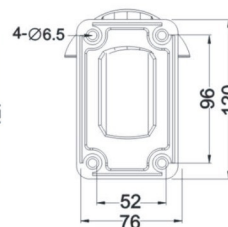

Ceiling Mounted Bracket

***Include power adapter and bracket