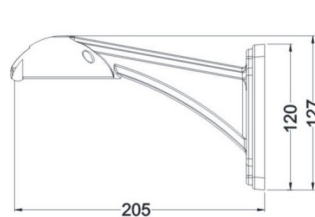

**AIS-PTZ703-130**  
**AIS-PTZ703-200**

**NVP6011+SONY238 1.3MP**  
**NVP6021+SONY222 2.0MP**

7 inch infrared high-speed Dome, English OSD menu, no delay  
1/3 inch progressive scan CMOS sensor, 20X optical zoom 4.7~84.6  
IR distance 120M

**AIS-PTZ704-130**  
**AIS-PTZ704-200**

**NVP6011+SONY238 1.3MP**  
**NVP6011+SONY238 2.0MP**

7 inch infrared Middle-speed Dome constant-speed Dome  
1/3 inch progressive scan CMOS sensor, 20X optical zoom ;4.7~84.6  
IR distance 120M