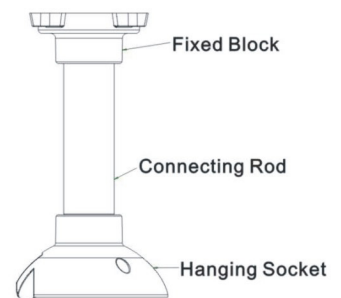

Ceiling Mounted Bracket

***Include power adapter and bracket