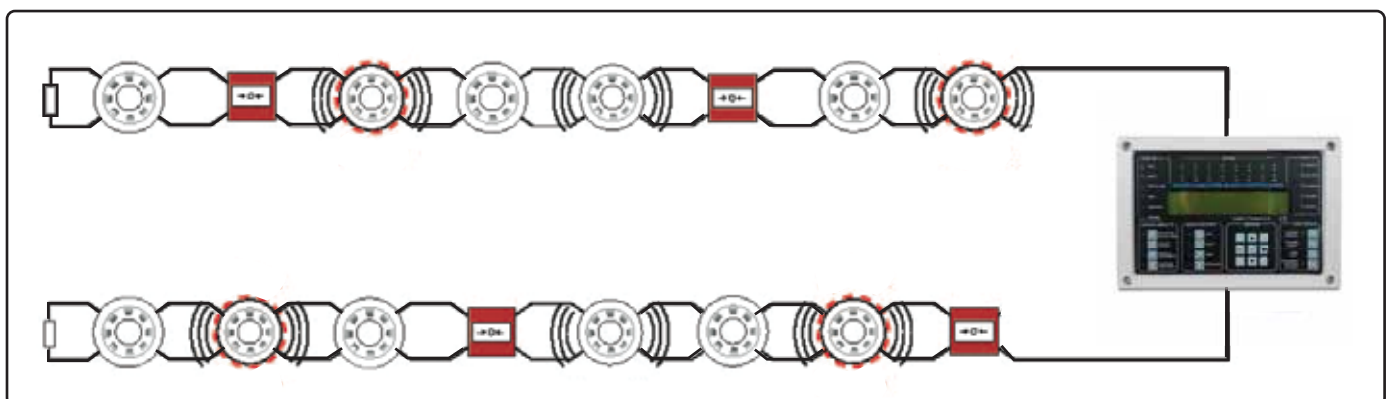

REPEATER PANEL

MODEL NO: AFS-R6000

DESCRIPTION:

The **6000 Addressable AC Repeater Panel** extends the 6000 Addressable control and indicating equipment display to a remote location.

The **Repeater Panel** is compatible with all Alco 6000 control panels and is powered from an external AC supply.

The **Repeater Panel** comes standard with features that allows flexibility and expandability.

Default configuration programming facilitates out-of-box installation and rapid commissioning.

TECHNICAL FEATURES:

- Backlit LCD display provides 4 rows of 40 characters
- 16 zone fire alarm LED indicators
- Recessed mounting enclosure
- Powered from an external AC supply
- Up to 4 repeater panels can be connected to a single control panel.