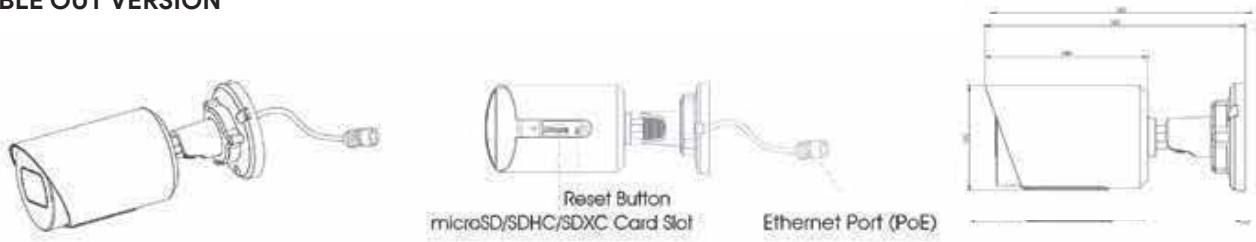

STRUCTURE DIAGRAMS

CABLE OUT VERSION