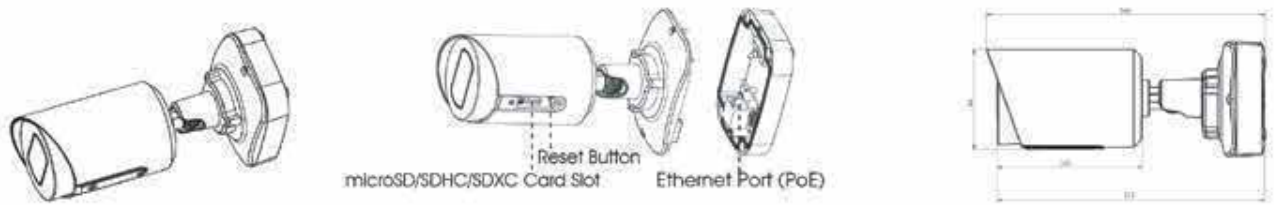

JUNCTION BOX VERSION