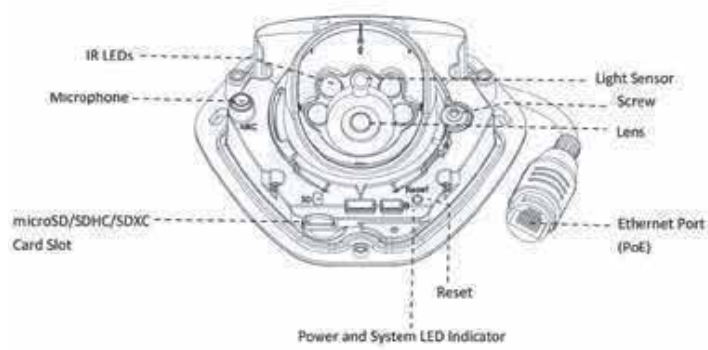

STRUCTURE DIAGRAMS

ACCESSORIES SUPPORT

AIS-A01 Pole Mount

Weight: 720g
Dimensions: 170*51.5*152.6mm

Weight: 540g
Dimensions: 170*23.2*205.3mm

Weight: 900g
Dimensions: 170*152.6*76.3mm

AIS-A71 Wall Mount

Weight: 530g
Dimensions: 162-124-78mm

Weight: 28g
Dimensions: 115*122.5*10mm

Weight: 60g
Dimensions: 121.5*116.5*37.2mm