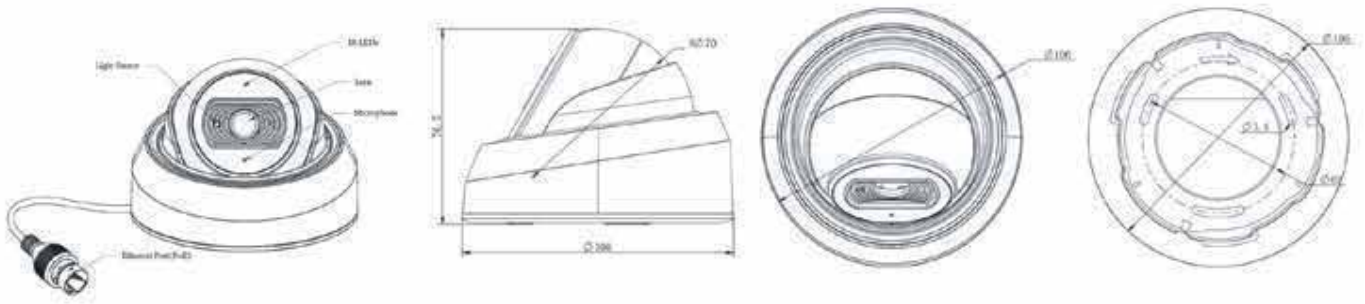

STRUCTURE DIAGRAMS

CABLE OUT VERSION

JUNCTION BOX VERSION