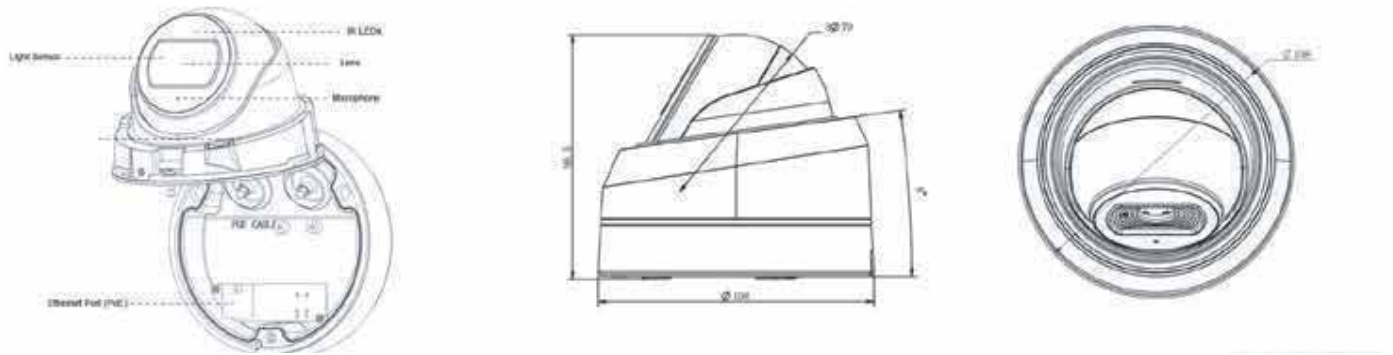

ACCESSORIES SUPPORT

AIS-A01 Pole Mount

Weight: 720g
Dimensions: 170*51.5*152.6mm

Weight: 540g
Dimensions: 170*23.2*205.3mm

Weight: 900g
Dimensions: 170*152.6*76.3mm

AIS-A71 Wall Mount

Weight: 530g
Dimensions: 162-124-78mm

Weight: 28g
Dimensions: 115*122.5*10mm