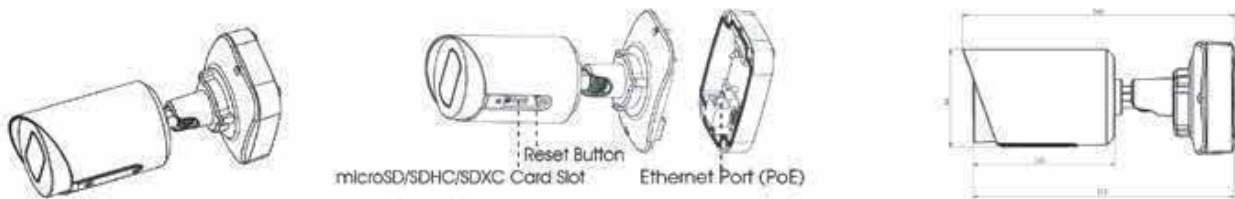

JUNCTION BOX VERSION