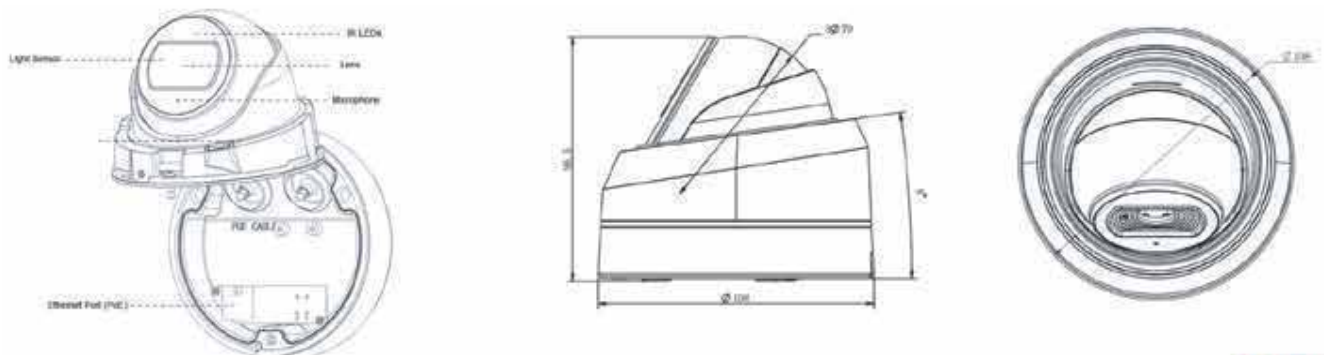

ACCESSORIES SUPPORT

AIS-A01 Pole Mount

Weight: 720g
Dimensions: 170*51.5*152.6mm

Weight: 540g
Dimensions: 170*23.2*205.3mm

Weight: 900g
Dimensions: 170*152.6*76.3mm

AIS-A71 Wall Mount

Weight: 530g
Dimensions: 162-124-78mm

Weight: 28g
Dimensions: 115*122.5*10mm