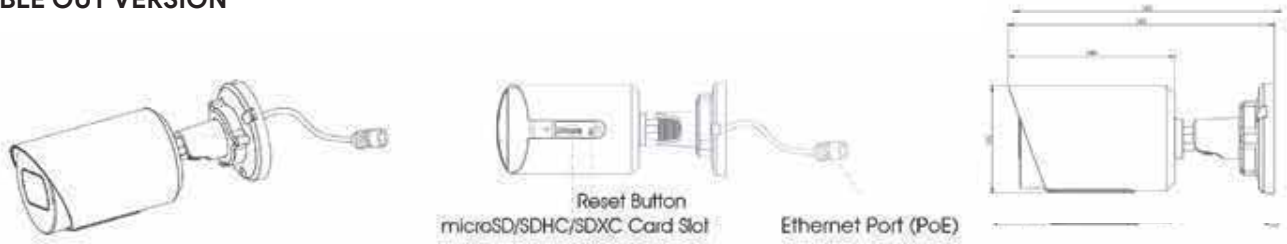

STRUCTURE DIAGRAMS

CABLE OUT VERSION