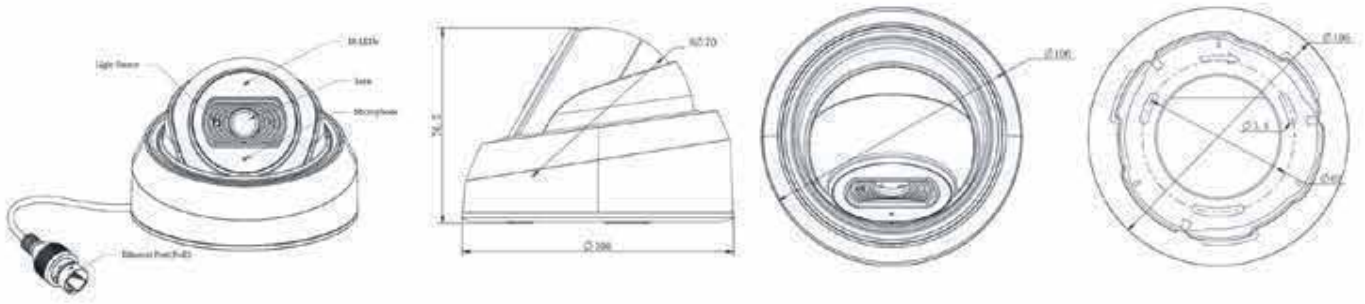

STRUCTURE DIAGRAMS

CABLE OUT VERSION

JUNCTION BOX VERSION