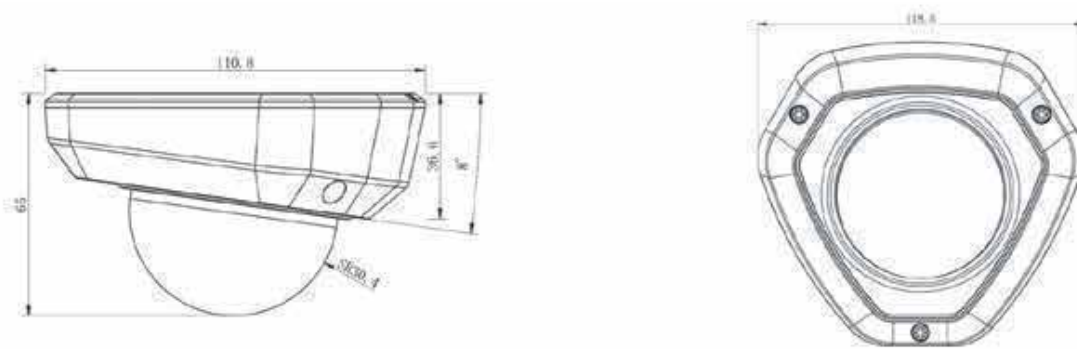

## ACCESSORIES SUPPORT

**AIS-A01 Pole Mount**

Weight: 720g  
Dimensions: 170\*51.5\*152.6mm

**AIS-A02 Internal Corner Bracket**

Weight: 540g  
Dimensions: 170\*23.2\*205.3mm

**AIS-A03 External Corner Bracket**

Weight: 900g  
Dimensions: 170\*152.6\*76.3mm

**AIS-A71 Wall Mount**

Weight: 530g  
Dimensions: 162-124-78mm

**AIS-A73 Adapter Plate**

Weight: 28g  
Dimensions: 115\*122.5\*10mm

**H.265+ VANDAL-PROOF DOME AI LITE CAMERA (2/5 MP)**

## STRUCTURE DIAGRAMS