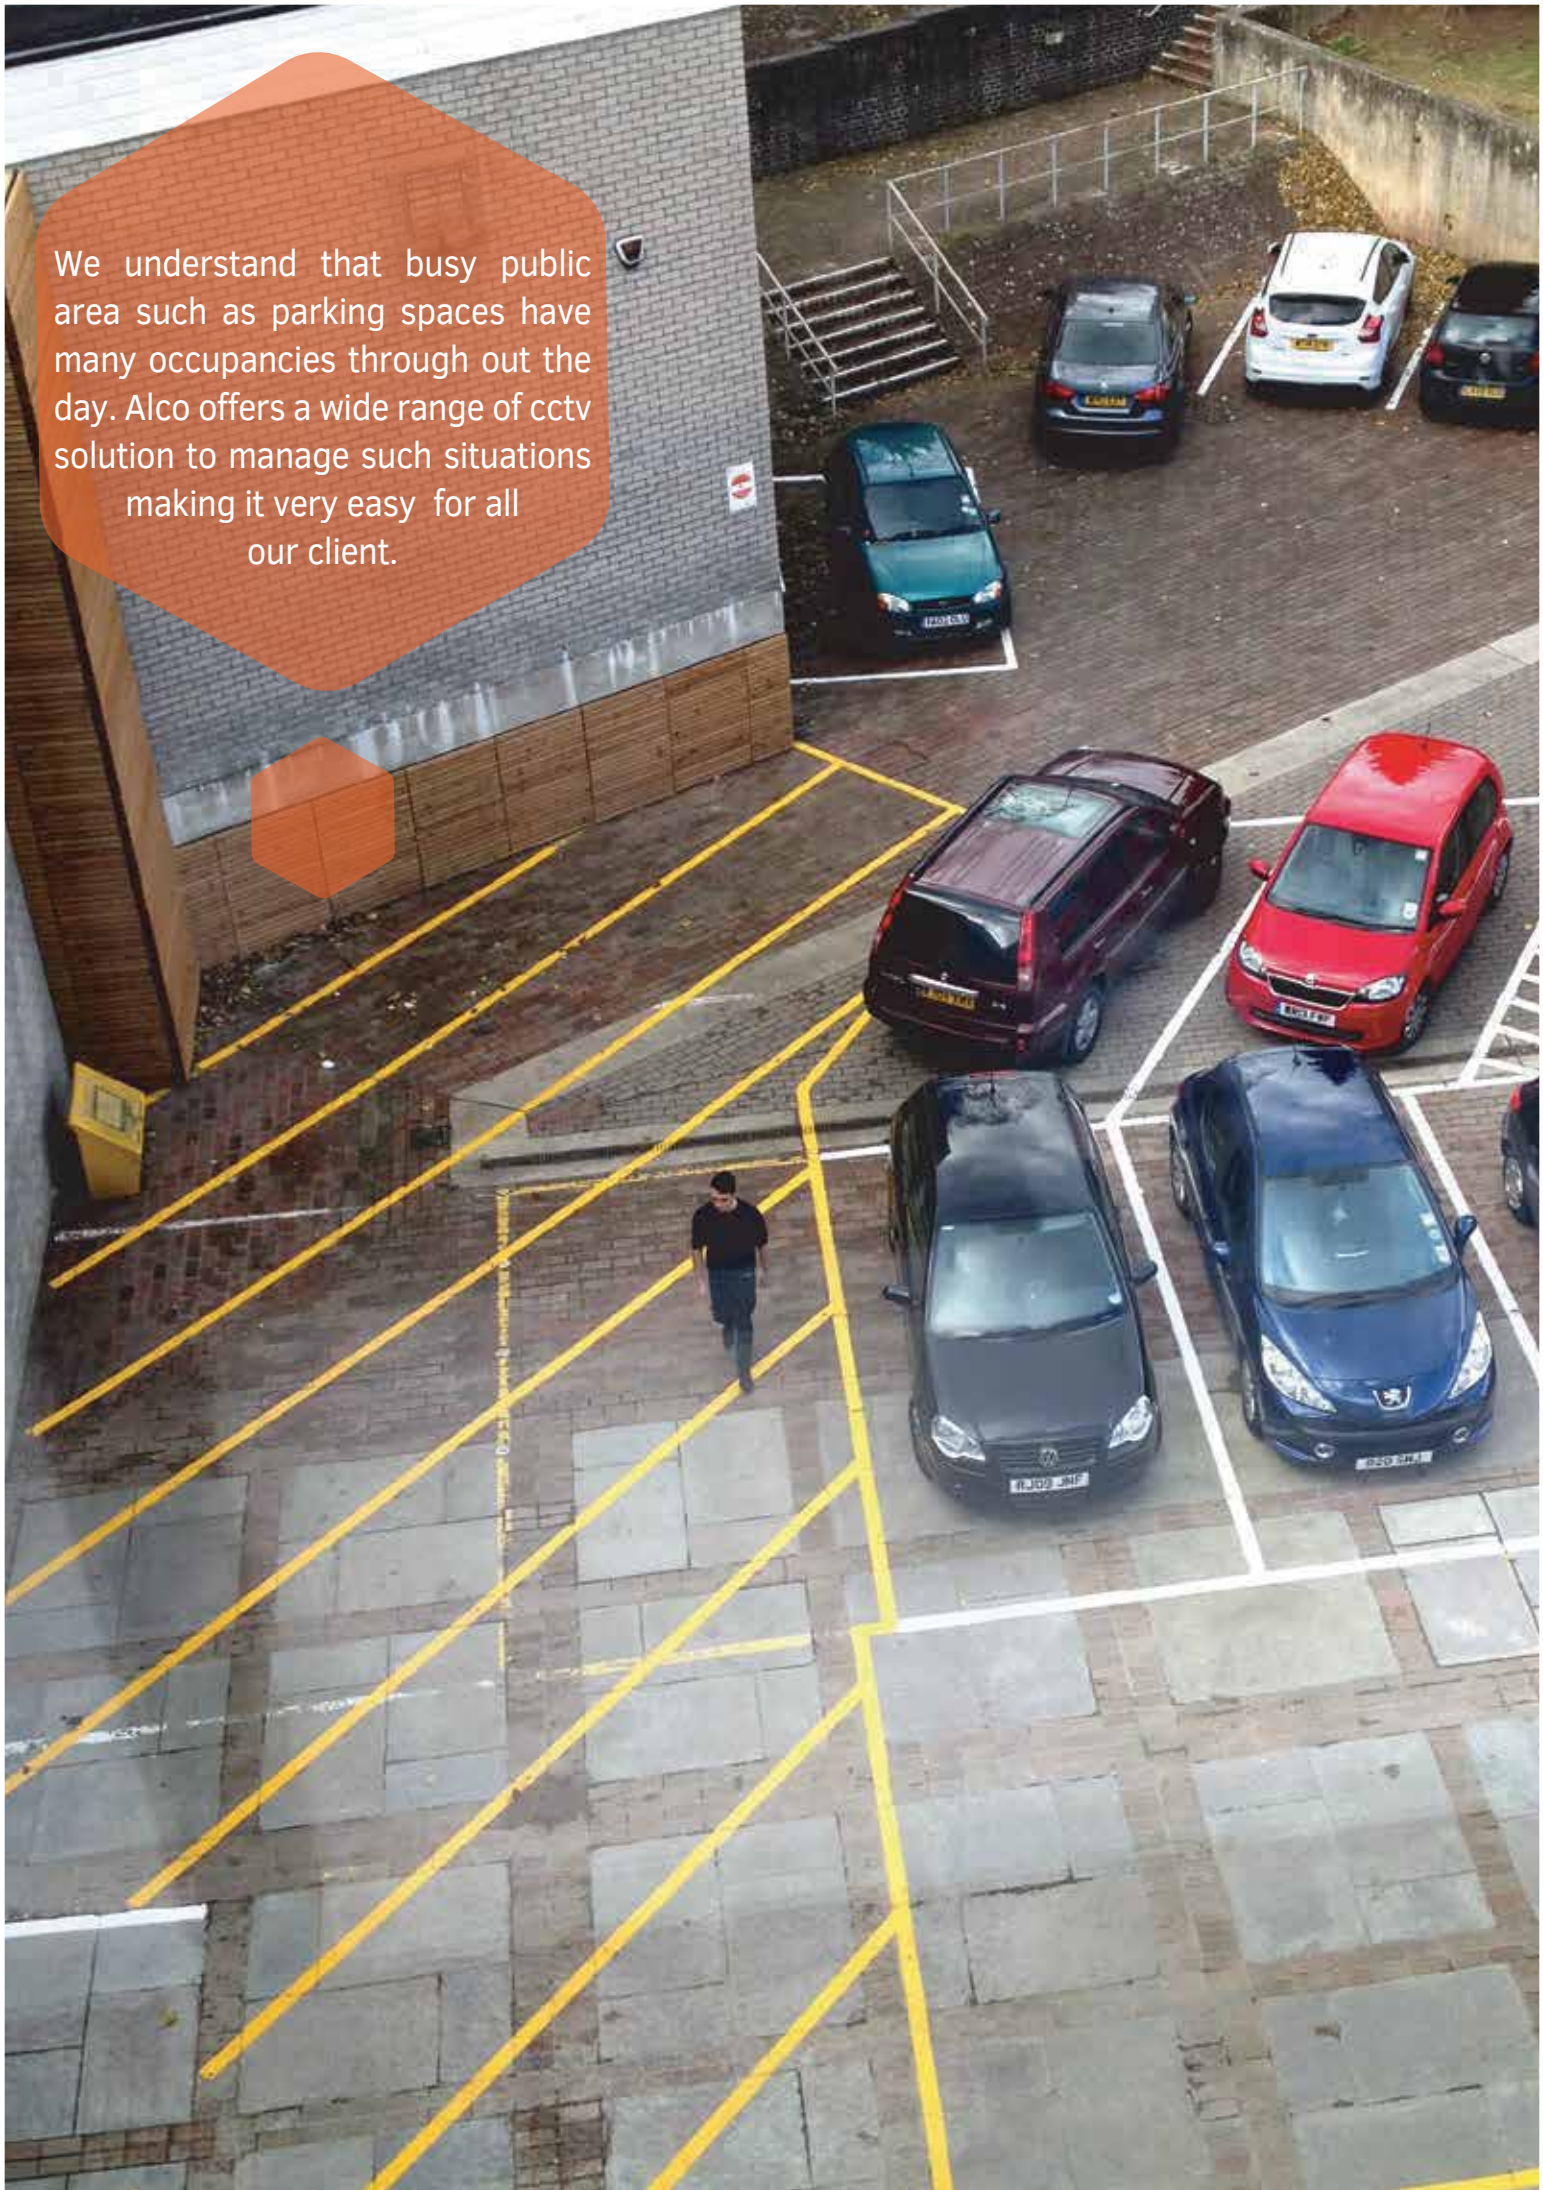

We understand that busy public area such as parking spaces have many occupancies through out the day. Alco offers a wide range of cctv solution to manage such situations making it very easy for all our client.