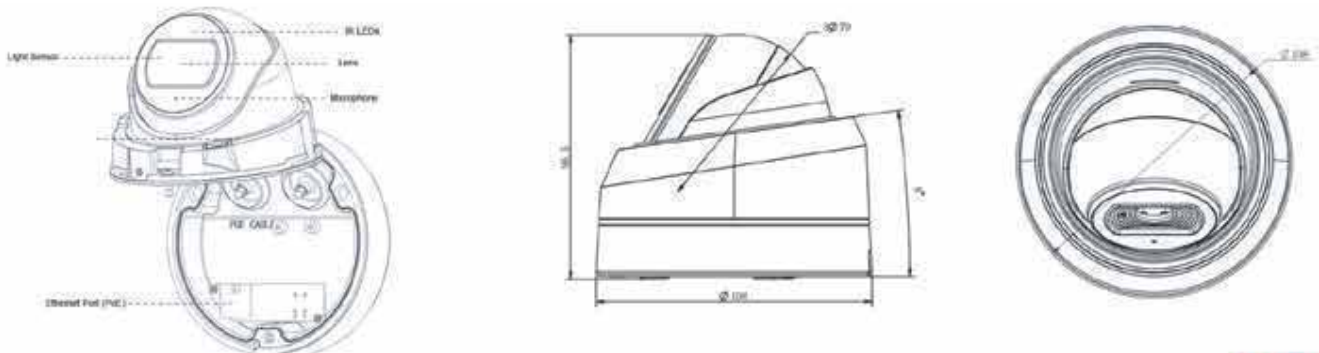

## ACCESSORIES SUPPORT

AIS-A01 Pole Mount

Weight: 720g  
Dimensions: 170\*51.5\*152.6mm

AIS-A02 Internal Corner Bracket

Weight: 540g  
Dimensions: 170\*23.2\*205.3mm

AIS-A03 External Corner Bracket

Weight: 900g  
Dimensions: 170\*152.6\*76.3mm