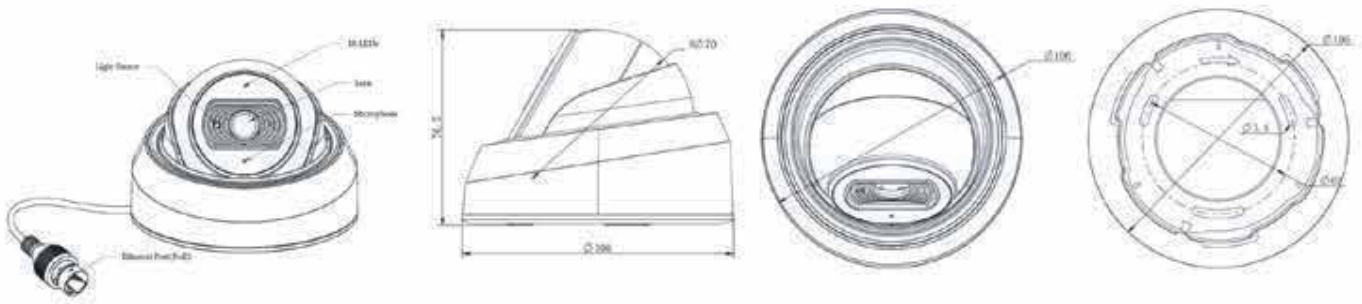

STRUCTURE DIAGRAMS

CABLE OUT VERSION

JUNCTION BOX VERSION