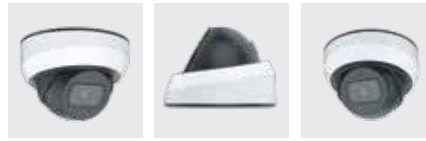

**H.265+ WEATHER-PROOF AF MOTORIZED DOME AI LITE CAMERA (2/5 MP)**

ONVIF | G | Q | S | T

AI / 140dB WDR / 0.002Lux Ultra Low-light / 60fps / IP66 / IP67 / IK10 / PoE

**KEY FEATURE**

- AI Video Analytics
- Advanced Heat Map
- Face Detection Function
- Real-Time People Counting
- Advanced Built-in Microphone
- Reliable Anti-Vibration Performance