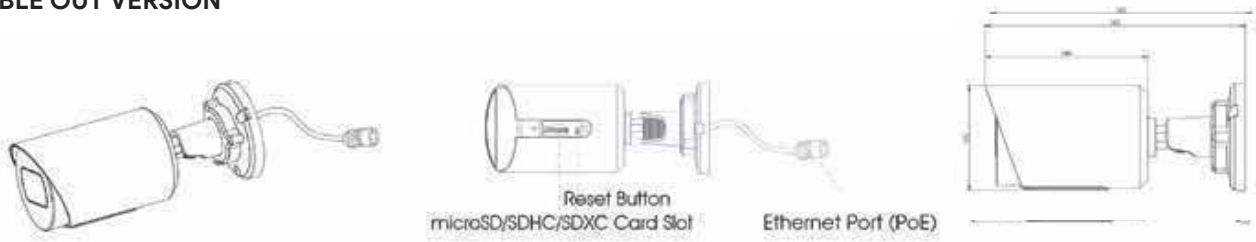

STRUCTURE DIAGRAMS

CABLE OUT VERSION