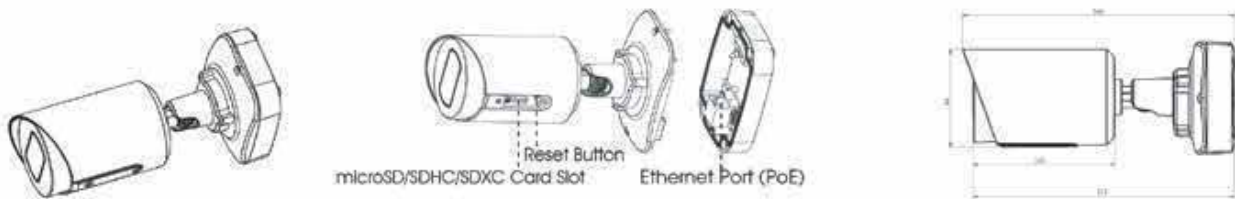

JUNCTION BOX VERSION