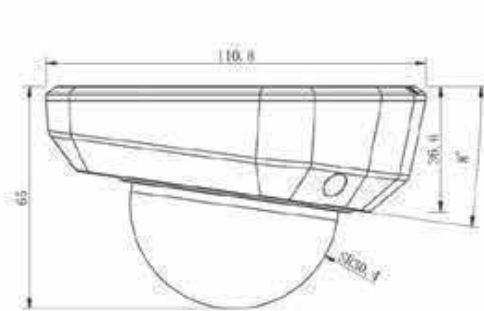

STRUCTURE DIAGRAMS

ACCESSORIES SUPPORT

AIS-A01 Pole Mount

Weight: 720g
Dimensions: 170*51.5*152.6mm

AIS-A02 Internal Corner Bracket

Weight: 540g
Dimensions: 170*23.2*205.3mm

AIS-A03 External Corner Bracket

Weight: 900g
Dimensions: 170*152.6*76.3mm