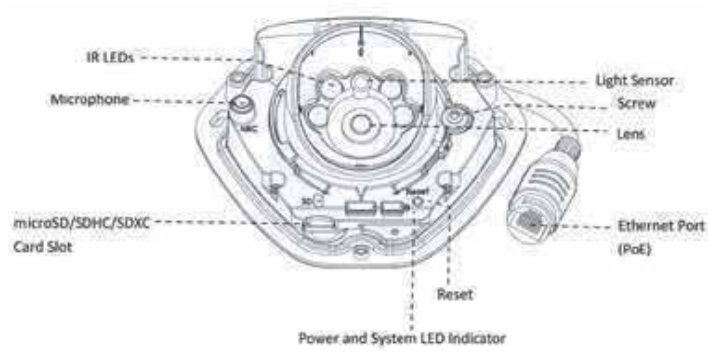

STRUCTURE DIAGRAMS

ACCESSORIES SUPPORT

AIS-A01 Pole Mount

Weight: 720g
Dimensions: 170*51.5*152.6mm

AIS-A02 Internal Corner Bracket

Weight: 540g
Dimensions: 170*23.2*205.3mm

AIS-A03 External Corner Bracket

Weight: 900g
Dimensions: 170*152.6*76.3mm