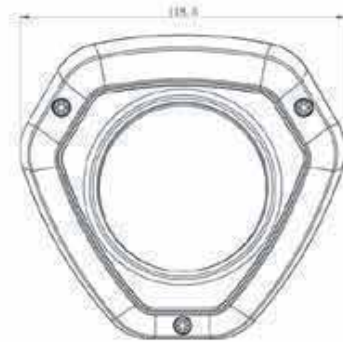

STRUCTURE DIAGRAMS

ACCESSORIES SUPPORT

AIS-A01 Pole Mount

Weight: 720g
Dimensions: 170*51.5*152.6mm

AIS-A02 Internal Corner Bracket

Weight: 540g
Dimensions: 170*23.2*205.3mm

AIS-A03 External Corner Bracket

Weight: 900g
Dimensions: 170*152.6*76.3mm