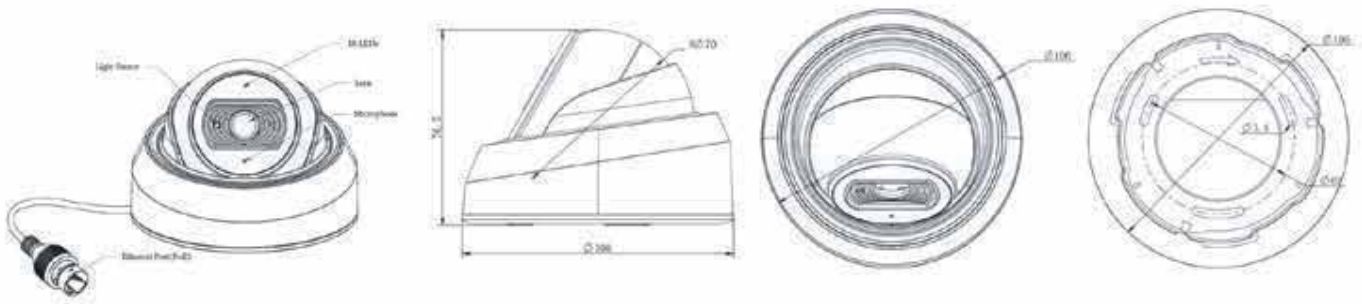

STRUCTURE DIAGRAMS

CABLE OUT VERSION

JUNCTION BOX VERSION

ACCESSORIES SUPPORT

AIS-A01 Pole Mount

Weight: 720g
Dimensions: 170*51.5*152.6mm

AIS-A02 Internal Corner Bracket

Weight: 540g
Dimensions: 170*23.2*205.3mm