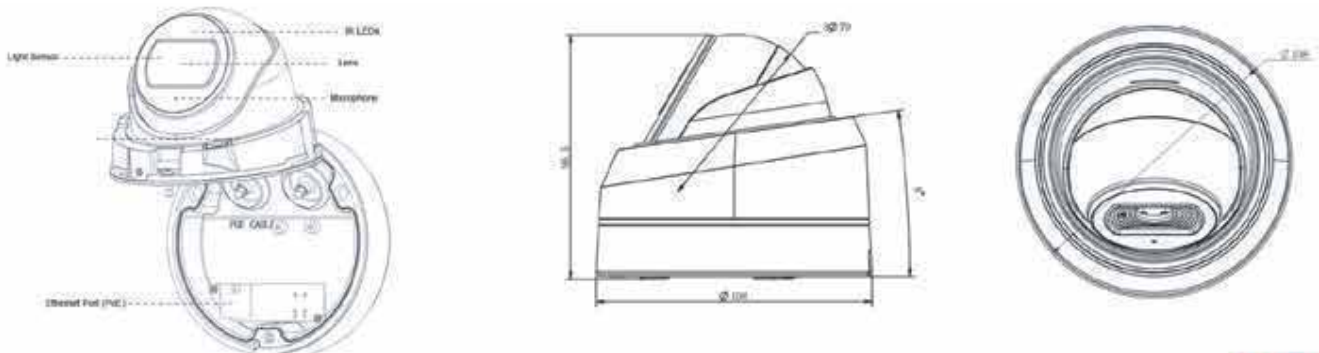

STRUCTURE DIAGRAMS

CABLE OUT VERSION

JUNCTION BOX VERSION

ACCESSORIES SUPPORT

AIS-A01 Pole Mount

Weight: 720g
Dimensions: 170*51.5*152.6mm

AIS-A02 Internal Corner Bracket

Weight: 540g
Dimensions: 170*23.2*205.3mm