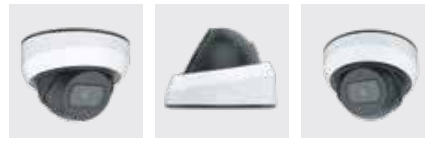

H.265 + WEATHER-PROOF DOME AI LITE CAMERA (2/5 MP)

AI / 140dB WDR / 0.002Lux Ultra Low-light / 60fps / IP66 / IP67 / IK10 / PoE

ONVIF | G | Q | S | T

**KEY FEATURE**

- AI Video Analytics
- Advanced Heat Map
- Face Detection Function
- Real-Time People Counting
- Advanced Built-in Microphone
- Reliable Anti-Vibration Performance