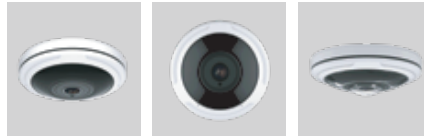

H.265+360 PANORAMIC FISHEYE CAMERA (5/12 MP)

H.265+ / Stunning Dewarping / 9 Display Model / IP67 / SIP

KEY FEATURE

- 360 Panoramic Veiw
- On-board and Client-Side Dewarping
- Smart IR II With 15m IR Distance
- Fisheye Auto Tracking
- Advanced Heat Map
- Embedded VCA as Standard
- 0.005Lux Starlight

Model	AIS-NC5374-(PD/PA/PC)	AIS-NC9674-(PD/PA/PC)
Megapixel	5MP	12MP
Image Sensor	1/2.8" Progressive Scan CMOS	1/1.7" Progressive Scan CMOS
Lens	1.25mm @ F2.0	1.98mm @ F2.8
Field of View	Celling Mount: 360, Wall Mount: 180, Flat Mount: 360	Celling Mount: 360, Wall Mount: 180, Flat Mount: 360
WDR	120dB Super WDR	120dB Super WDR
Display Mode	Fisheye Veiw 360 Panoramic View, 180 Panoramic View 4PTZ, Fisheye + 3PTZ +Panoramic View	Fisheye Veiw 360 Panoramic View, 180 Panoramic View 4PTZ, Fisheye + 3PTZ +Panoramic View
Min. Illumination	Color: 0.005Lux @ F1.2 B/W: 0Lux with IR on	Color: 0.001Lux @ F1.2 B/W: 0Lux with IR on
Video Compression	H.265 / H.265+(HEVC)/H.264+/H.264/MJPEG	H.265 / H.265+(HEVC)/H.264+/H.264/MJPEG
Protocol	IPv4/IPv6,ARP,TCP,UDP,RTCP,RTP,RTSP,RTMP,HTTP,HTTPS,DNS,DDNS,DHCP,FTP,NTP,SMTP,SNMP,UPnP,Bonjour,SIP,PPPoE,VLAN,802.1x,QoS,IGMP,ICMP,SSL	
Dimensions/Weight	140mm X 45.4mm / 1100g	140mm X 45.4mm / 1100g