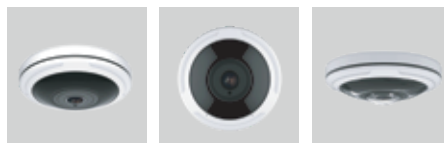

## H.265+360 PANORAMIC FISHEYE CAMERA (5/12 MP)

H.265+ / Stunning Dewarping / 9 Display Model / IP67 / SIP

### KEY FEATURE

- 360 Panoramic Veiw
- On-board and Client-Side Dewarping
- Smart IR II With 15m IR Distance
- Fisheye Auto Tracking
- Advanced Heat Map
- Embedded VCA as Standard
- 0.005Lux Starlight

Model	AIS-NC5374-(PD/PA/PC)	AIS-NC9674-(PD/PA/PC)
Megapixel	5MP	12MP
Image Sensor	1/2.8" Progressive Scan CMOS	1/1.7" Progressive Scan CMOS
Lens	1.25mm @ F2.0	1.98mm @ F2.8
Field of View	Celling Mount: 360, Wall Mount: 180, Flat Mount: 360	Celling Mount: 360, Wall Mount: 180, Flat Mount: 360
WDR	120dB Super WDR	120dB Super WDR
Display Mode	Fisheye Veiw 360 Panoramic View, 180 Panoramic View 4PTZ, Fisheye + 3PTZ +Panoramic View	Fisheye Veiw 360 Panoramic View, 180 Panoramic View 4PTZ, Fisheye + 3PTZ +Panoramic View
Min. Illumination	Color: 0.005Lux @ F1.2 B/W: 0Lux with IR on	Color: 0.001Lux @ F1.2 B/W: 0Lux with IR on
Video Compression	H.265 / H.265+(HEVC)/H.264+/H.264/MJPEG	H.265 / H.265+(HEVC)/H.264+/H.264/MJPEG
Protocol	IPv4/IPv6,ARP,TCP,UDP,RTCP,RTP,RTSP,RTMP,HTTP,HTTPS,DNS,DDNS,DHCP,FTP,NTP,SMTP,SNMP,UPnP,Bonjour,SIP,PPPoE,VLAN,802.1x,QoS,IGMP,ICMP,SSL	
Dimensions/Weight	140mm X 45.4mm / 1100g	140mm X 45.4mm / 1100g