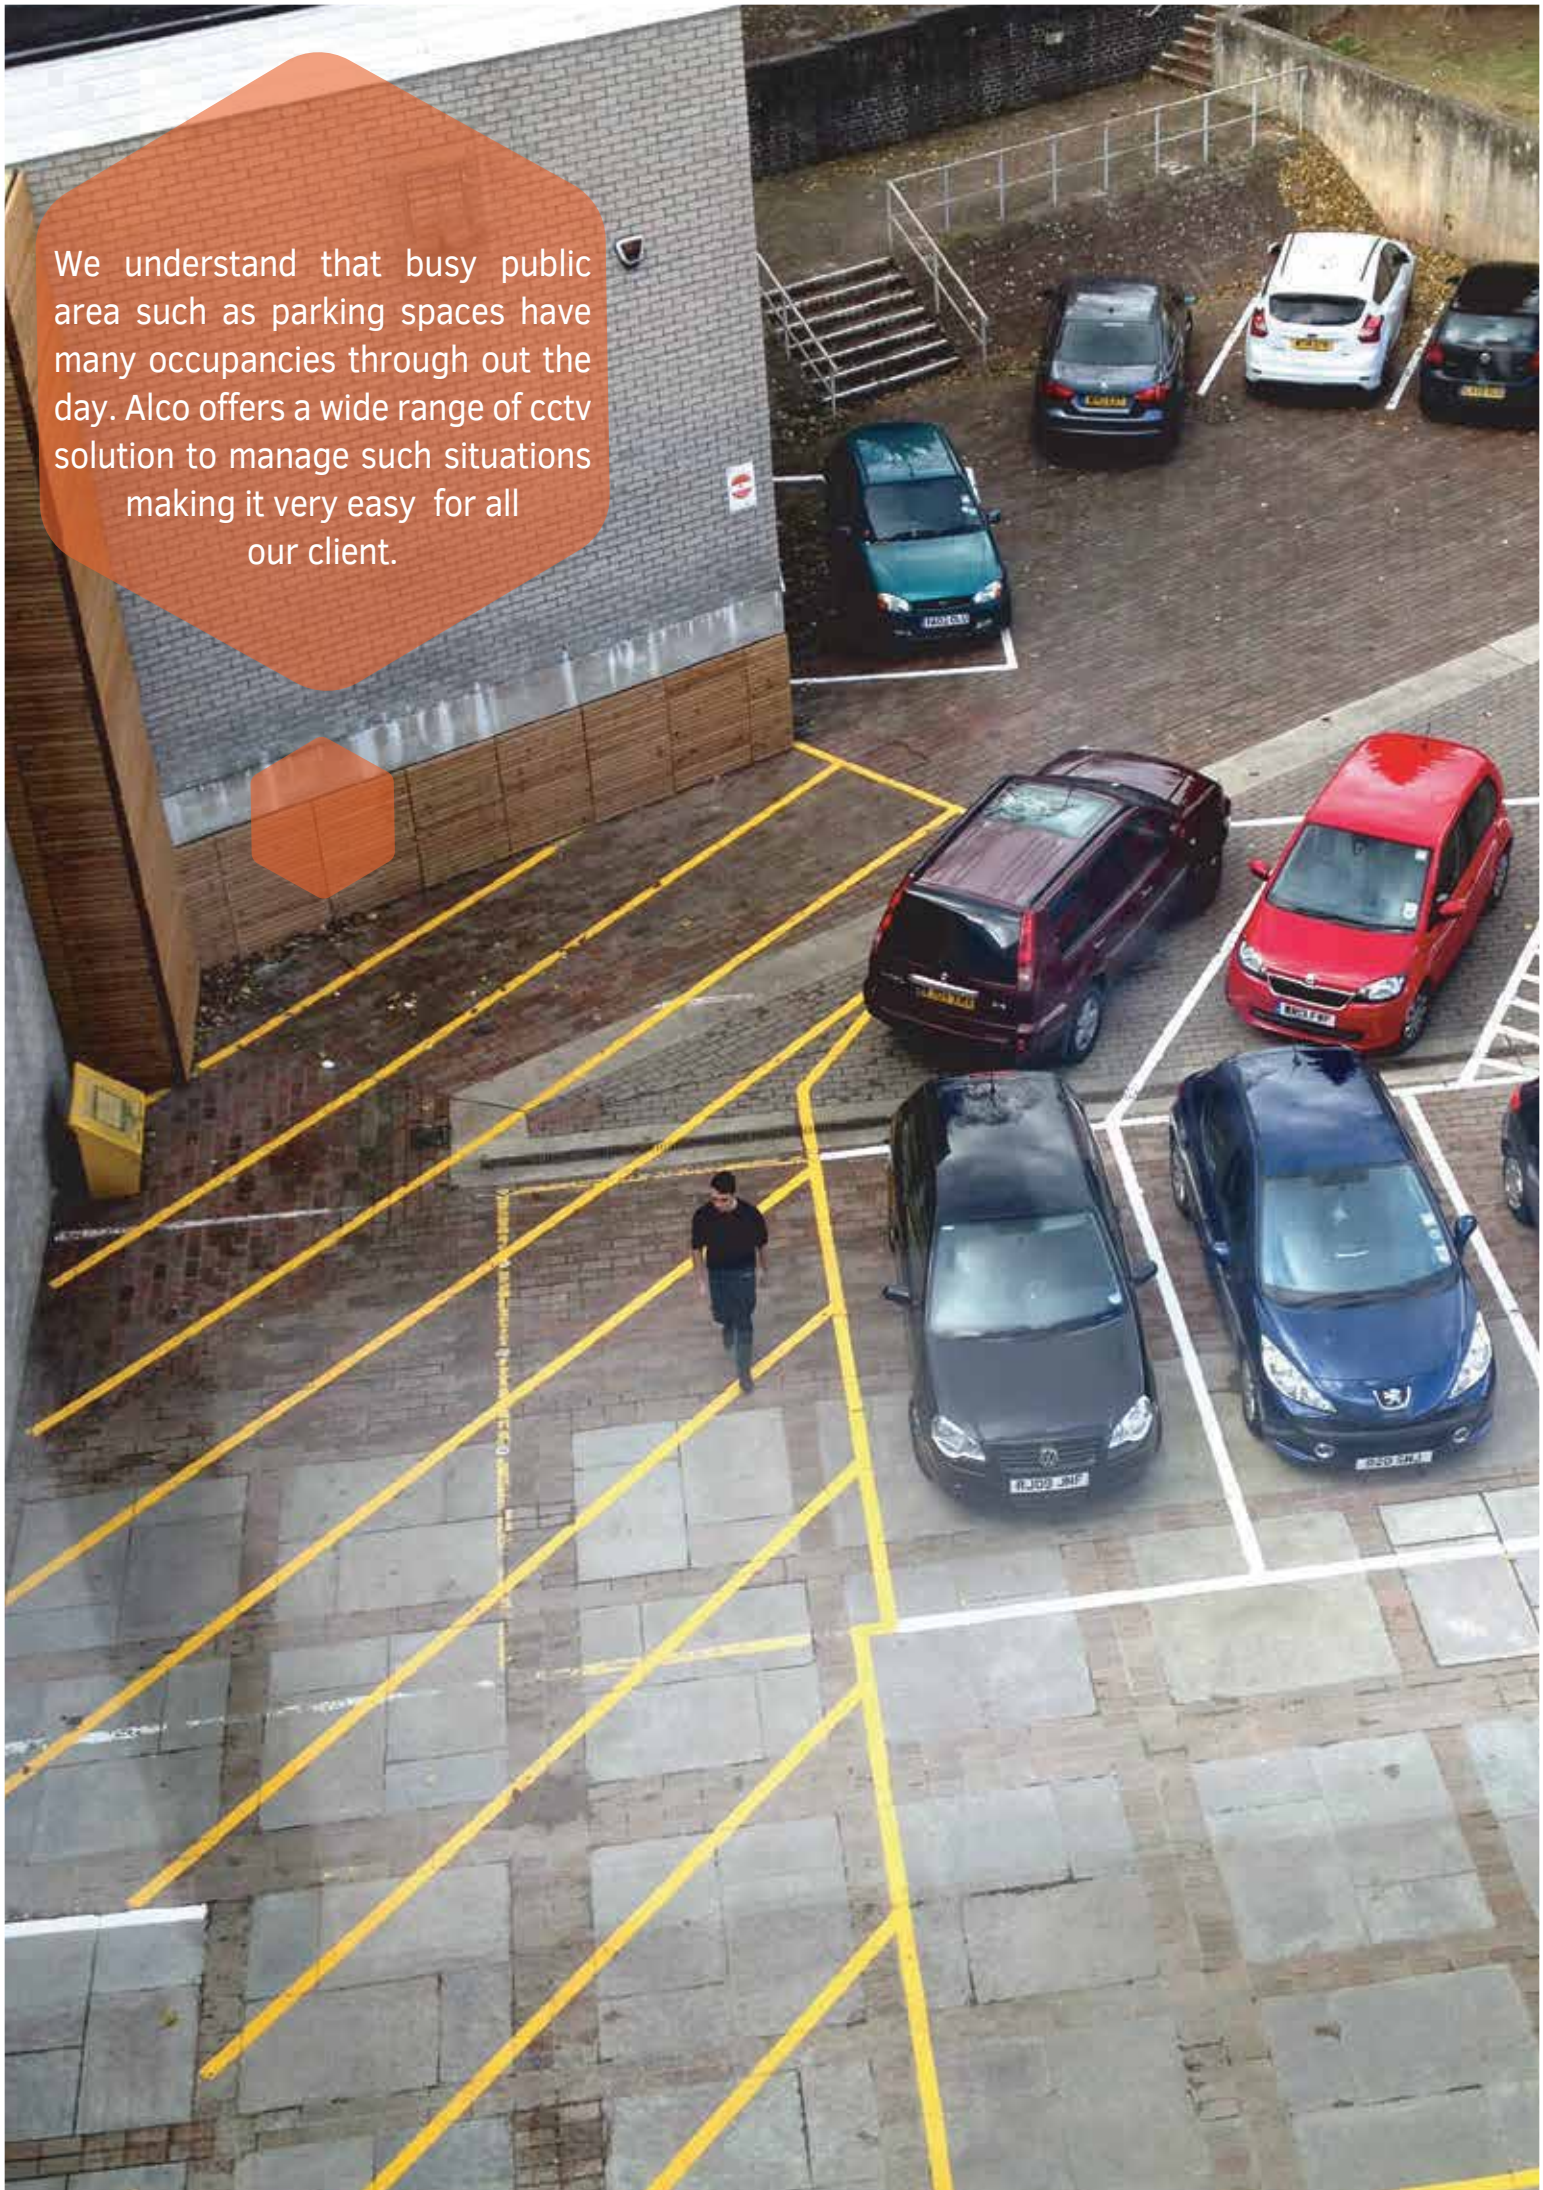

We understand that busy public area such as parking spaces have many occupancies through out the day. Alco offers a wide range of cctv solution to manage such situations making it very easy for all our client.